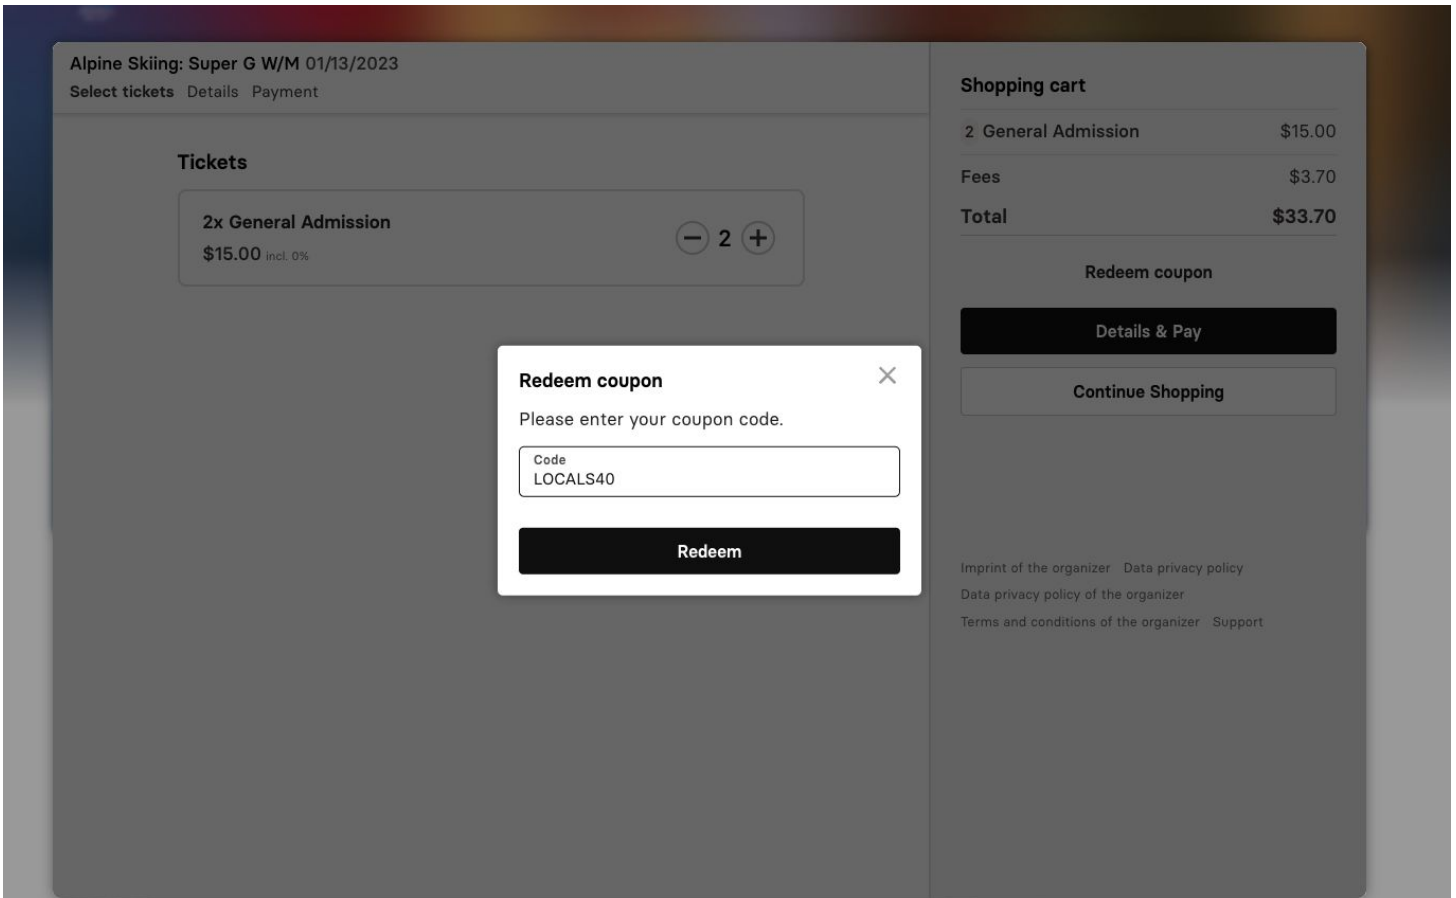

Date

Jan 13

Tickets start at \$15.00

Buy tickets

01/13/2023
Fri 10:00 AM

Whiteface Mountain
5021 NYS Route 86, Wilmington

from \$15.00

5. Choose your quantity of tickets, and then use the 'Redeem Coupon' link (above)
6. Enter code 'LOCALS40' and click 'Redeem' (below)