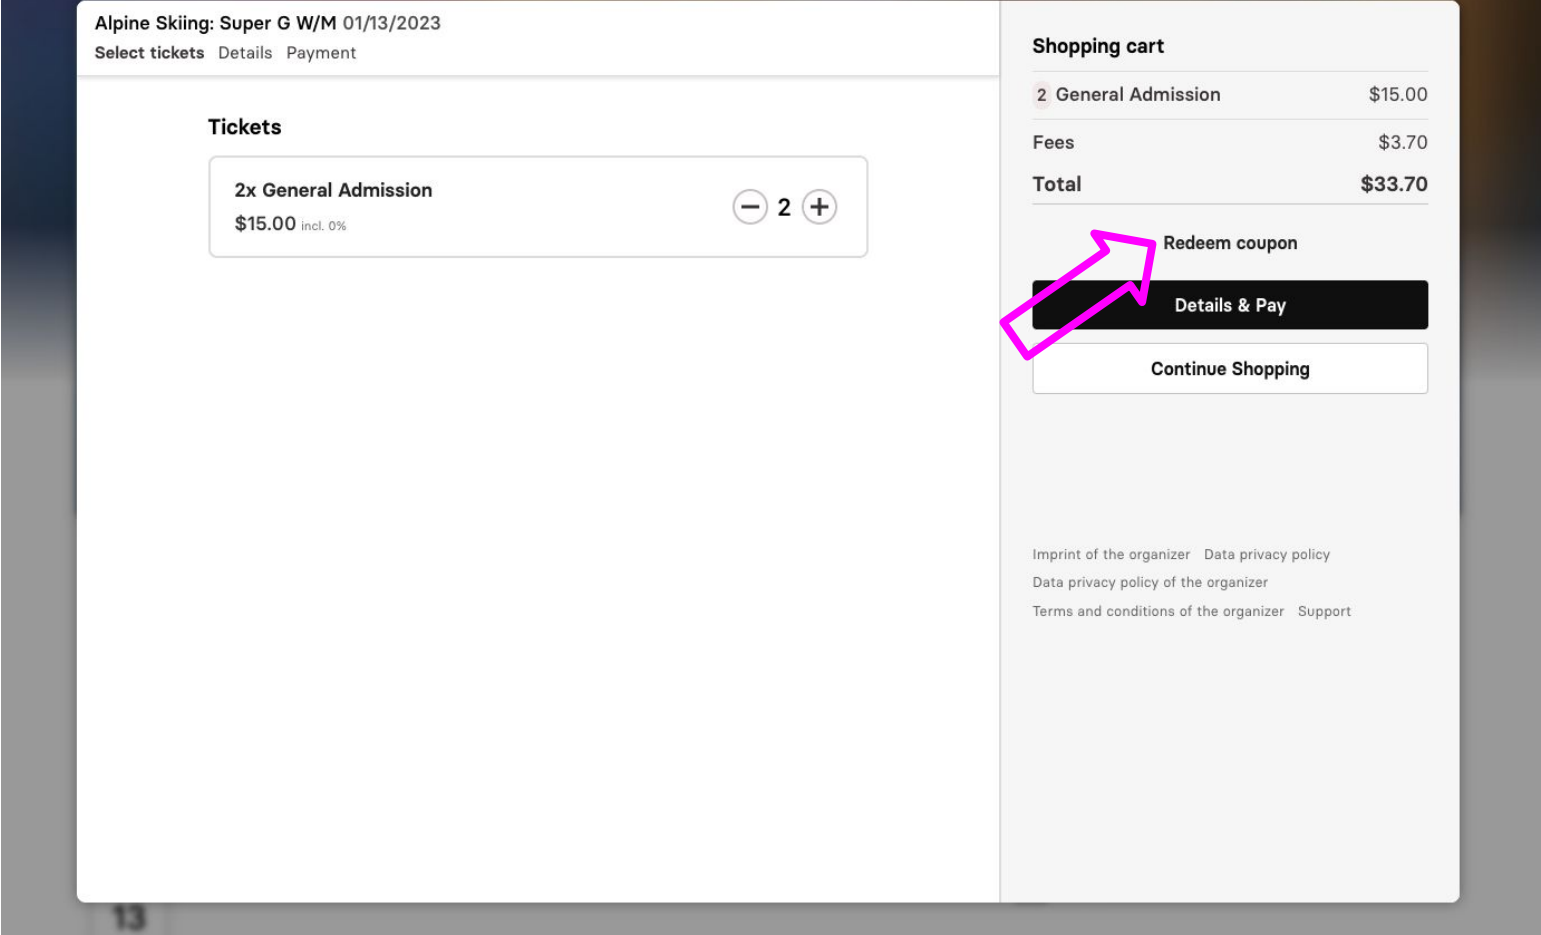

Date

Jan 13

Tickets start at \$15.00

Buy tickets

01/13/2023
Fri 10:00 AM

Whiteface Mountain
5021 NYS Route 86, Wilmington

from \$15.00

5. Choose your quantity of tickets, and then use the 'Redeem Coupon' link (above)
6. Enter code 'LOCALS40' and click 'Redeem' (below)