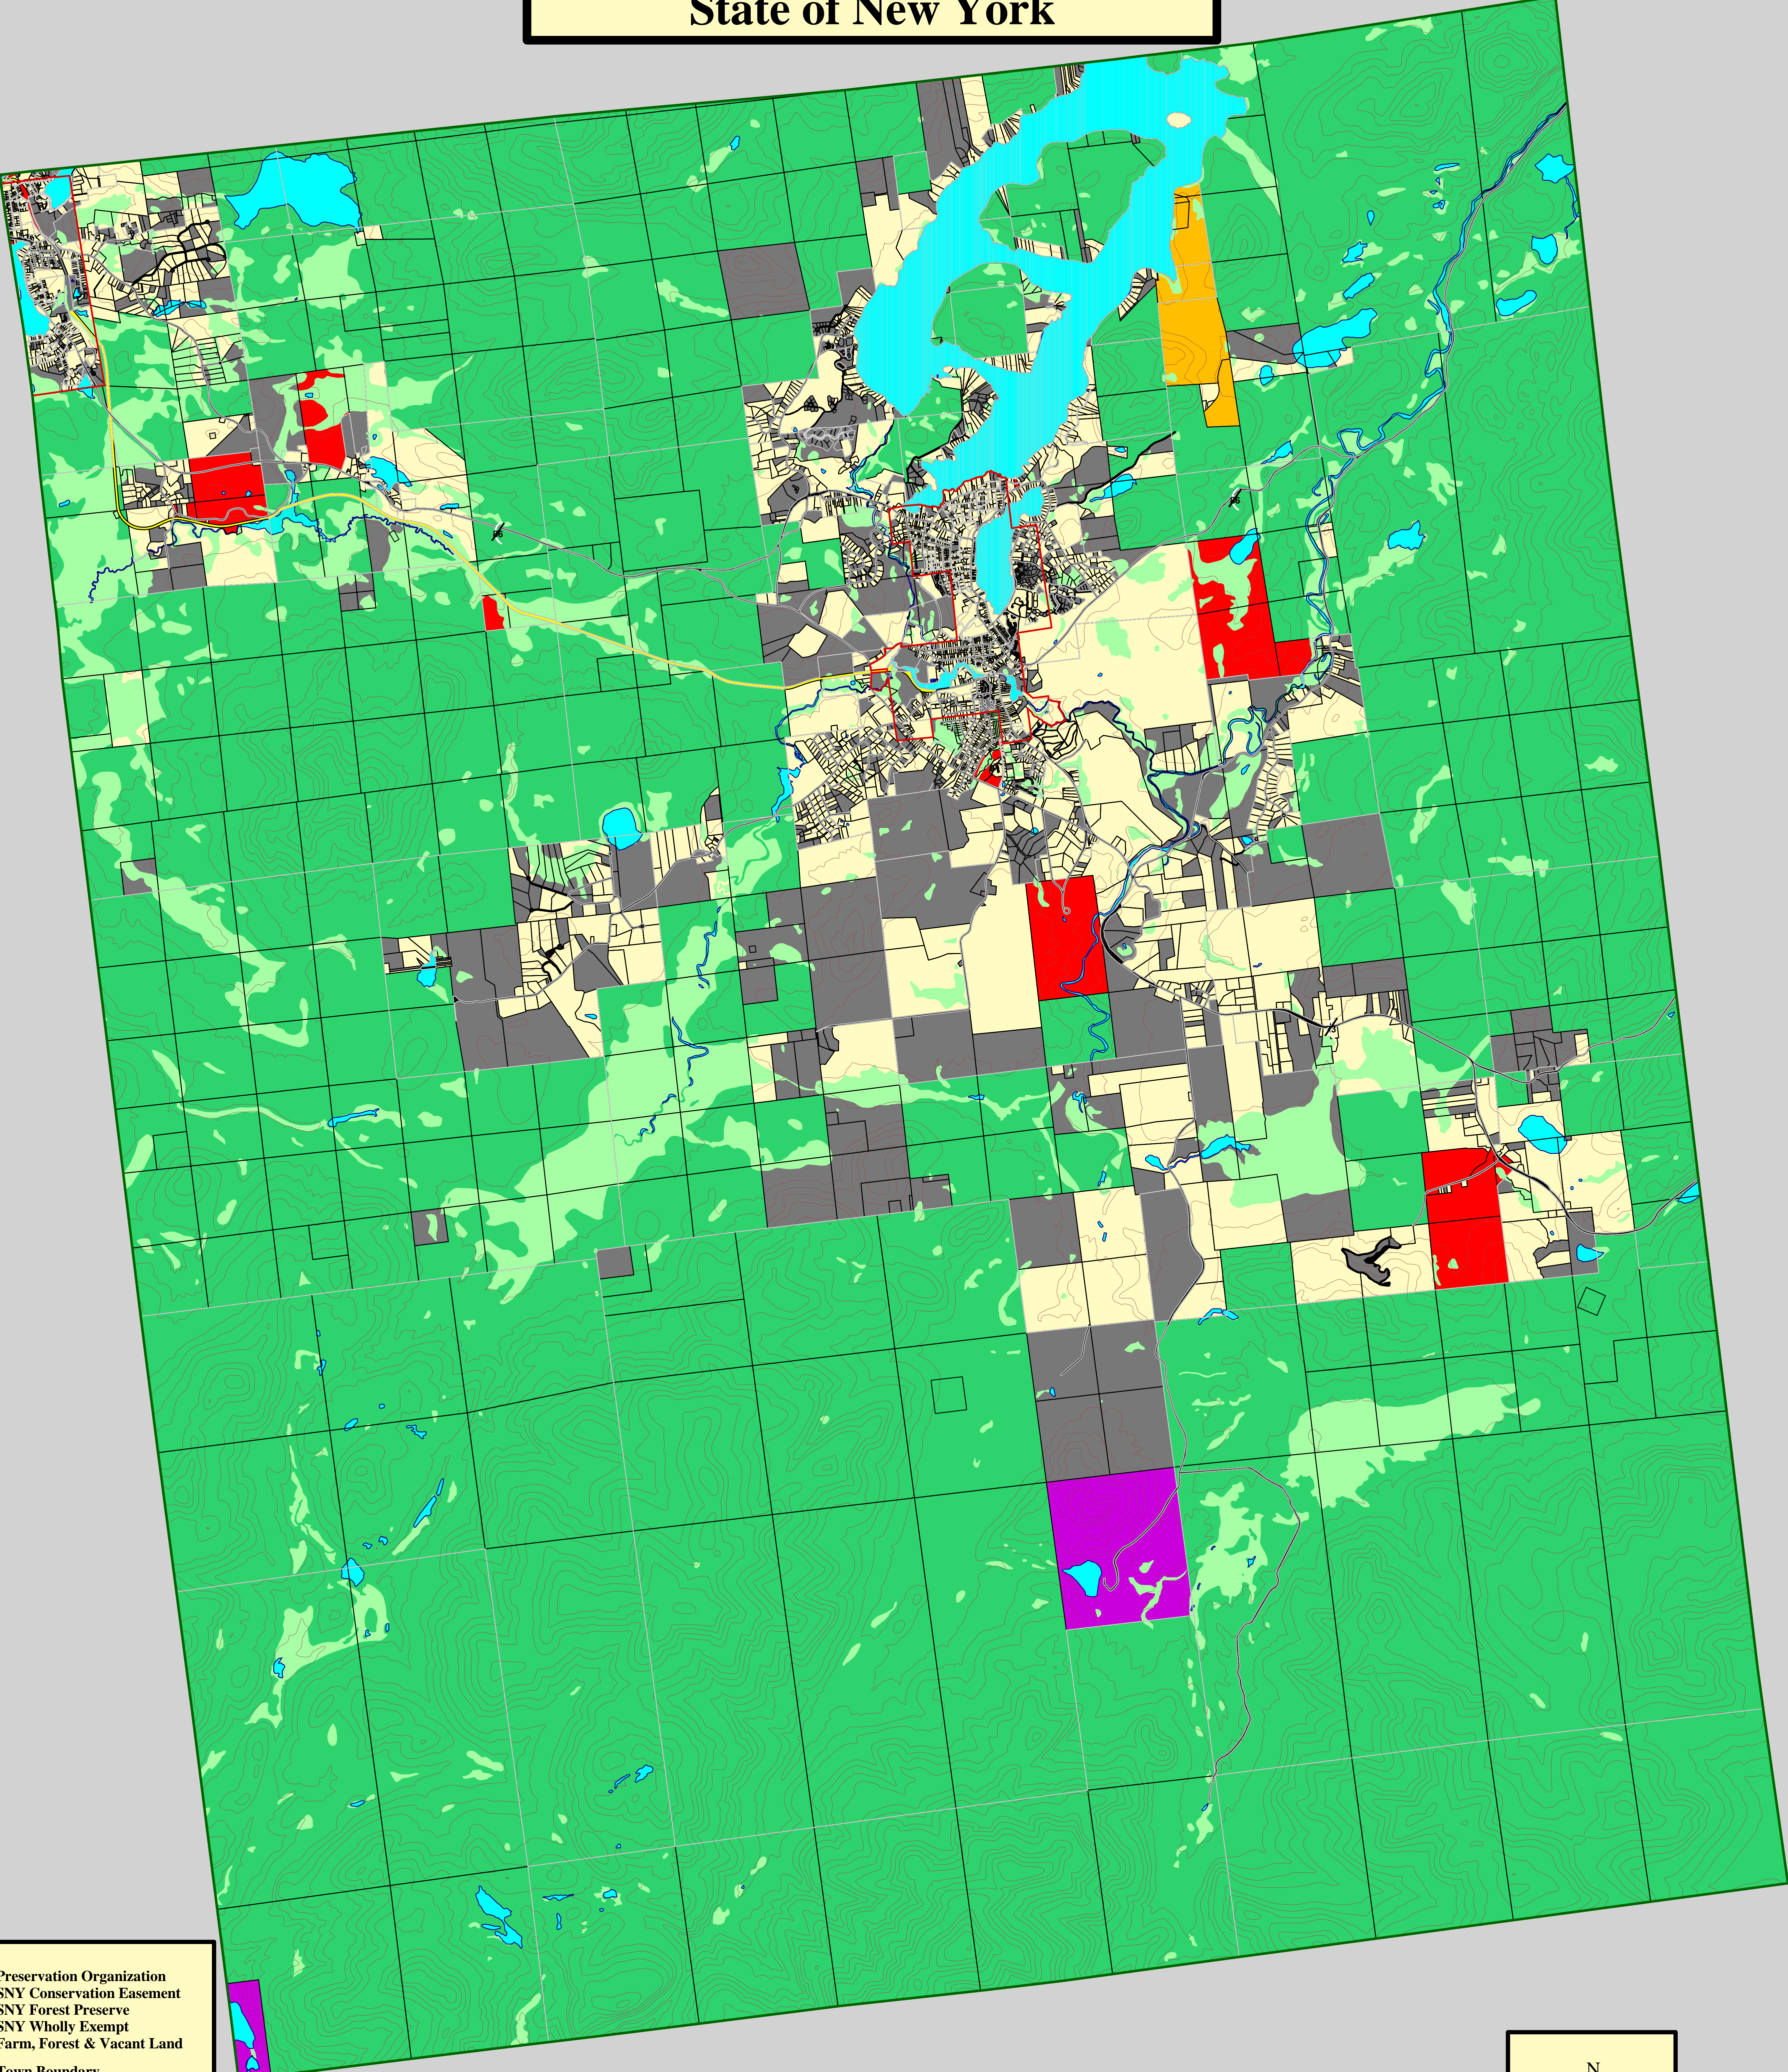

**PLANNING WORK MAP  
TOWN OF NORTH ELBA  
County of Essex  
State of New York**

- Preservation Organization
- SNY Conservation Easement
- SNY Forest Preserve
- SNY Wholly Exempt
- Farm, Forest & Vacant Land
- Town Boundary
- Village Boundary
- Tax Map
- Parcel
- Railroad
- Highway, Street or Road
- Lake or Pond
- Wetland
- 100 Foot Contour